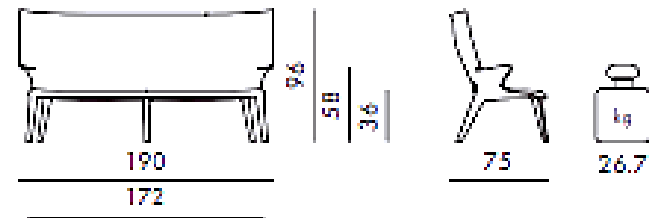

*Brand:* **KARTELL**

*Item type:* Couch

*Item code:* 6400/UI

*Designer:* Philippe Starck

*Color:* Smoke

*Dimension:* 190 x 75 x 96 cm

*Please click the link for more option and finishes:*

[https://www.kartell.com/IT/it/divani-e-poltrone/uncle-jack/06400?variantName=x\\_colorVariant&variantValue=UI](https://www.kartell.com/IT/it/divani-e-poltrone/uncle-jack/06400?variantName=x_colorVariant&variantValue=UI)